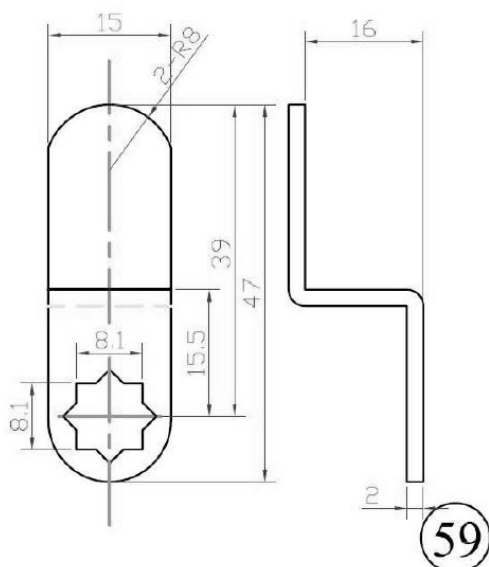

PRODUCT SHEET

Description:

Cam No. 59 For 1900 Series, Cranked 16mm, 39mm C/E

Item number:

14.04.299-5

Units	Box	Carton	HS Code	Barcode
Pcs.	260	2600	8301600090	 5704866041300

SISO A/S

Mileparken 11
DK-2740 Skovlunde
Denmark
VAT: DK 24786013